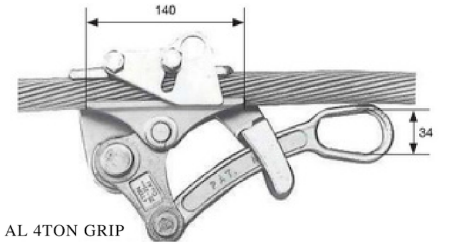

AL-LARGE-GRIP-TB W/L